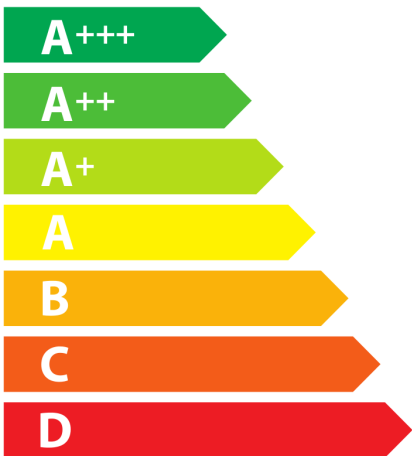

ENERG
енергия · ενεργεια

ELICA

S017EXI-001-002

54
kWh/annum

Water consumption icon showing a three-leaf plant. Below it, the energy class scale **ABCDEF** is shown, with **B** highlighted.

Lighting icon showing a light bulb. Below it, the energy class scale **ABCDEF** is shown, with **D** highlighted.

Water leakage icon showing a pipe with water dripping. Below it, the energy class scale **ABCDEF** is shown, with **D** highlighted.

Sound power level icon showing a speaker. Below it, the value **67** dB is displayed.